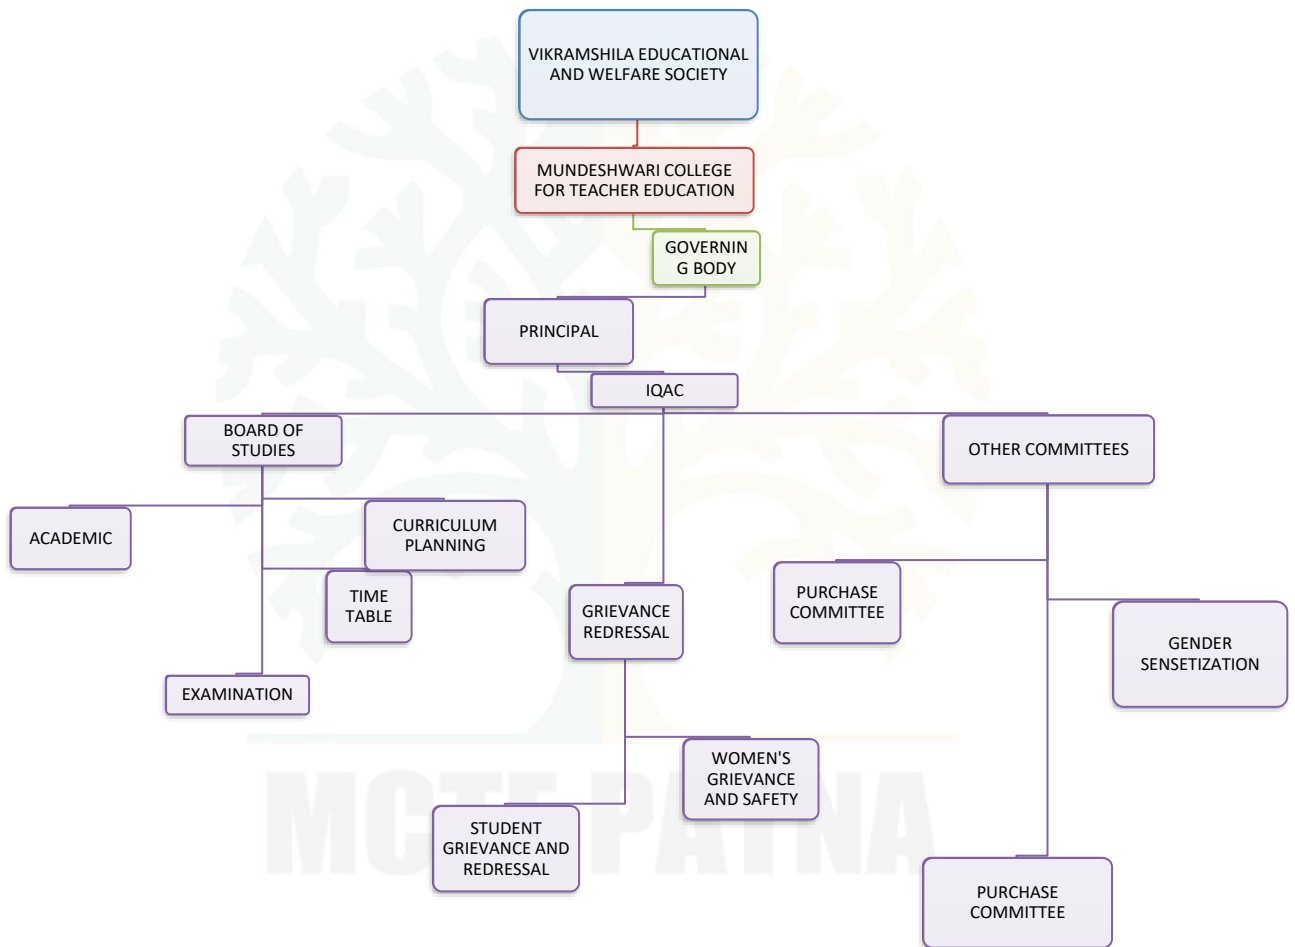

MCTE PATNA

Mundeshwari College for Teacher Education

Sarari-Usri Road, Khagaul, Patna

(Affiliated to Aryabhata Knowledge University, Patna)

**6.1.2 Relevant documents to indicate decentralization and
participative management**

A Unit of Vikramshila Educational & Welfare Society, Patna

Sumita Singh.
Principal

Mundeshwari College for Teacher Education
Sarari, Patna-801105