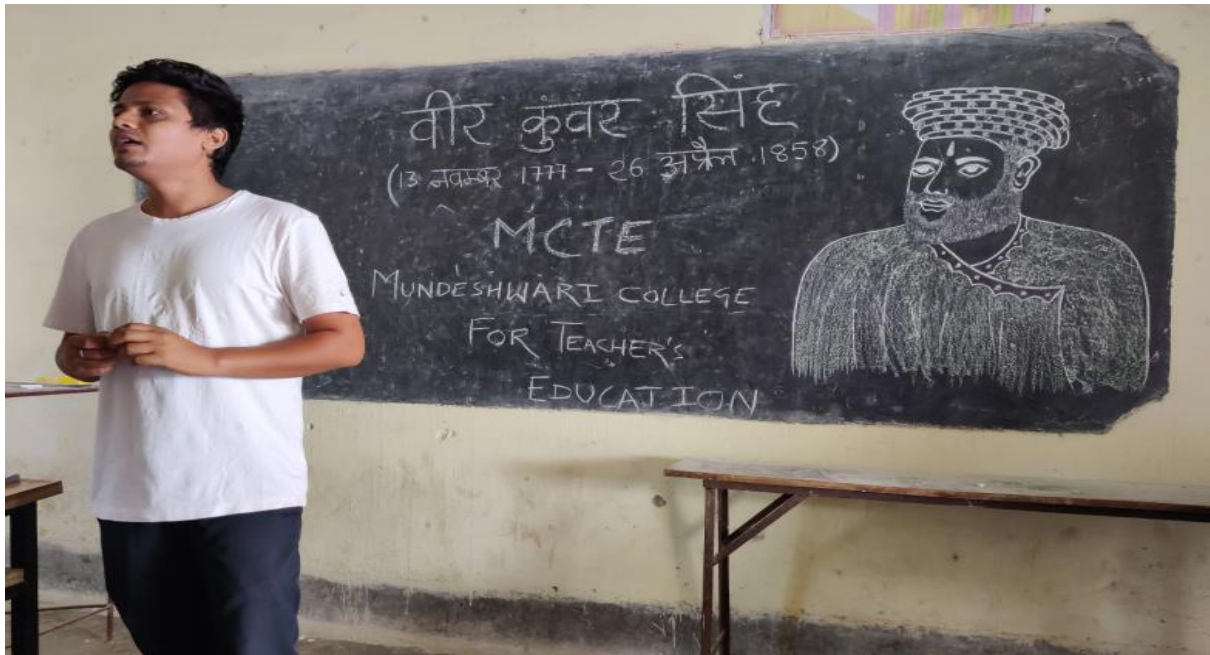

Vijay Diwas

Sonita Singh.
Principal
Mundeshwar College for Teacher Educator
Sarari Patna-801105