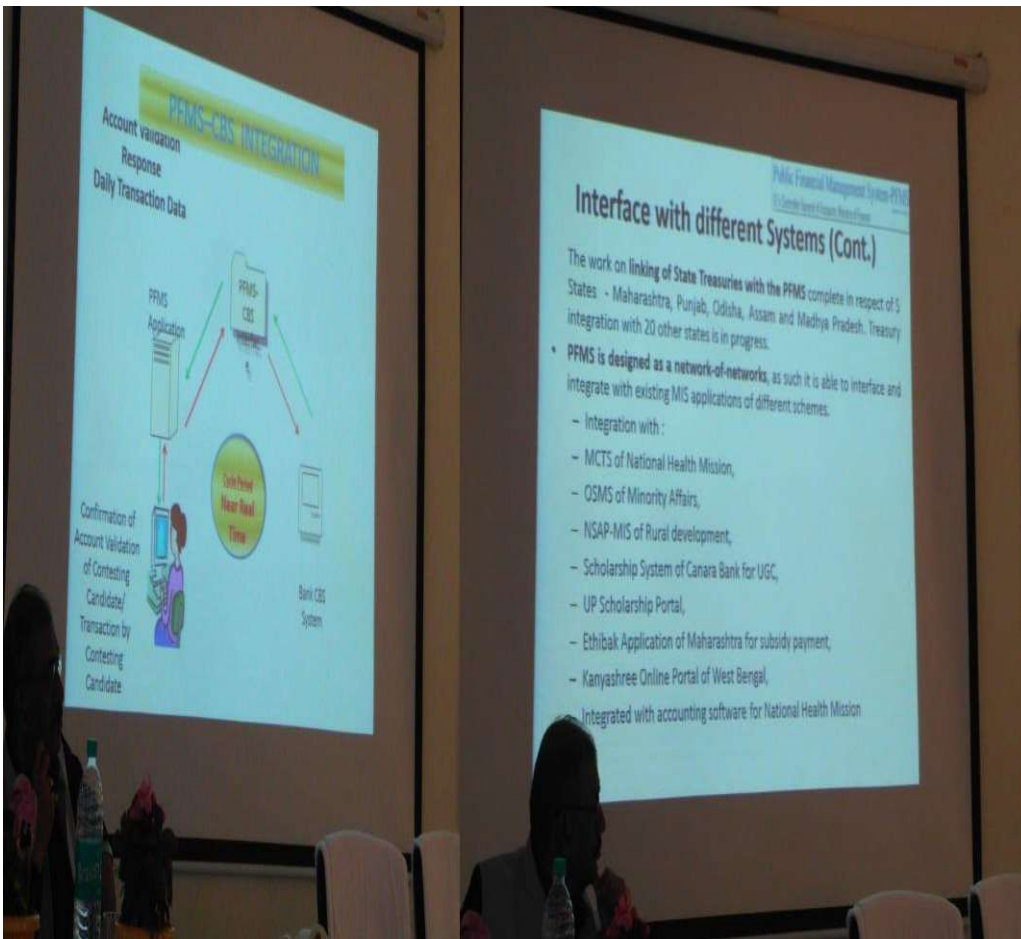

DIGITAL SKILLS AND LEARNING APPS (09/12/2022)