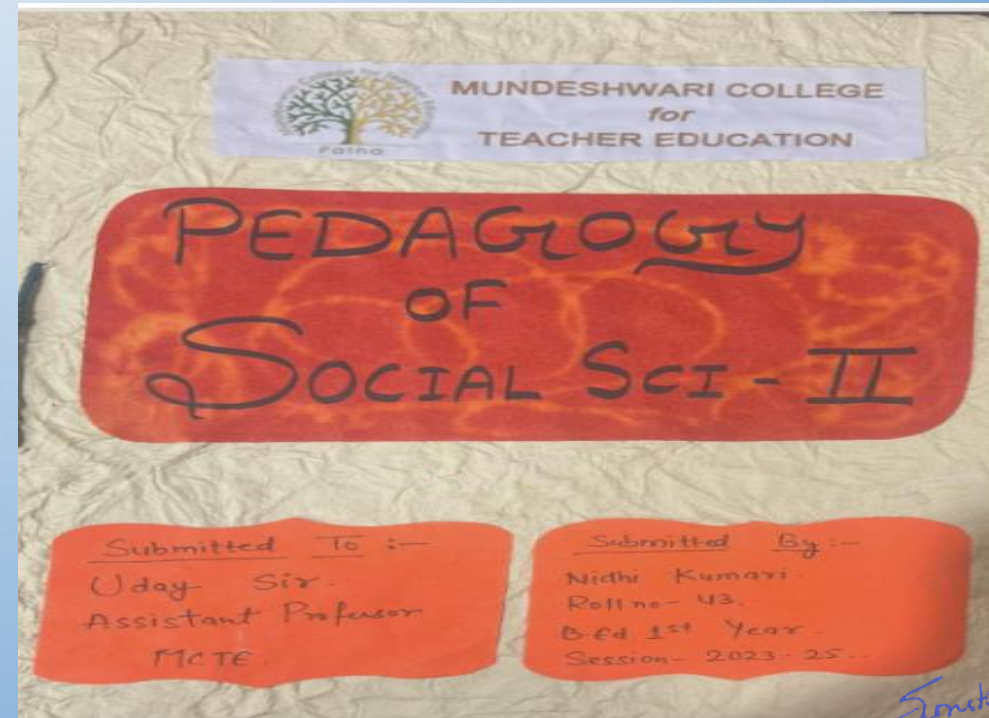

PROJECT

Sonika Singh.
Principal
Mundeshwari College for Teacher Education
Sarani, Patna-801105

[Signature]
IQAC Coordinator
MCTE, Patna