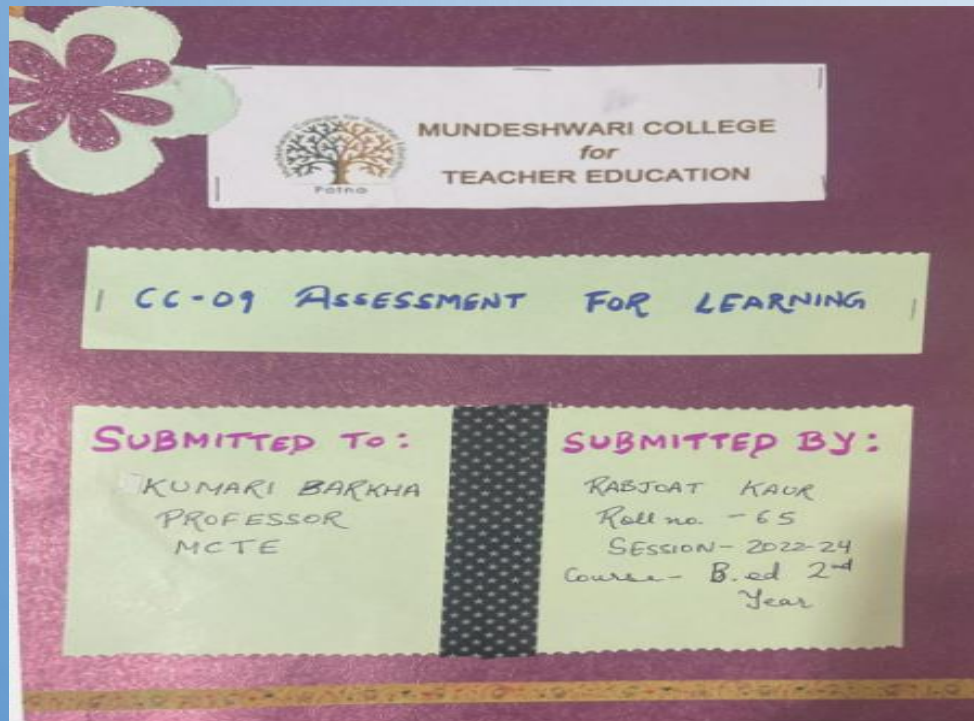

PROJECT

Sonika Singh.
Principal
Mundeshwari College for Teacher Education
Sarani, Patna-801105

[Signature]
IQAC Coordinator
MCTE, Patna