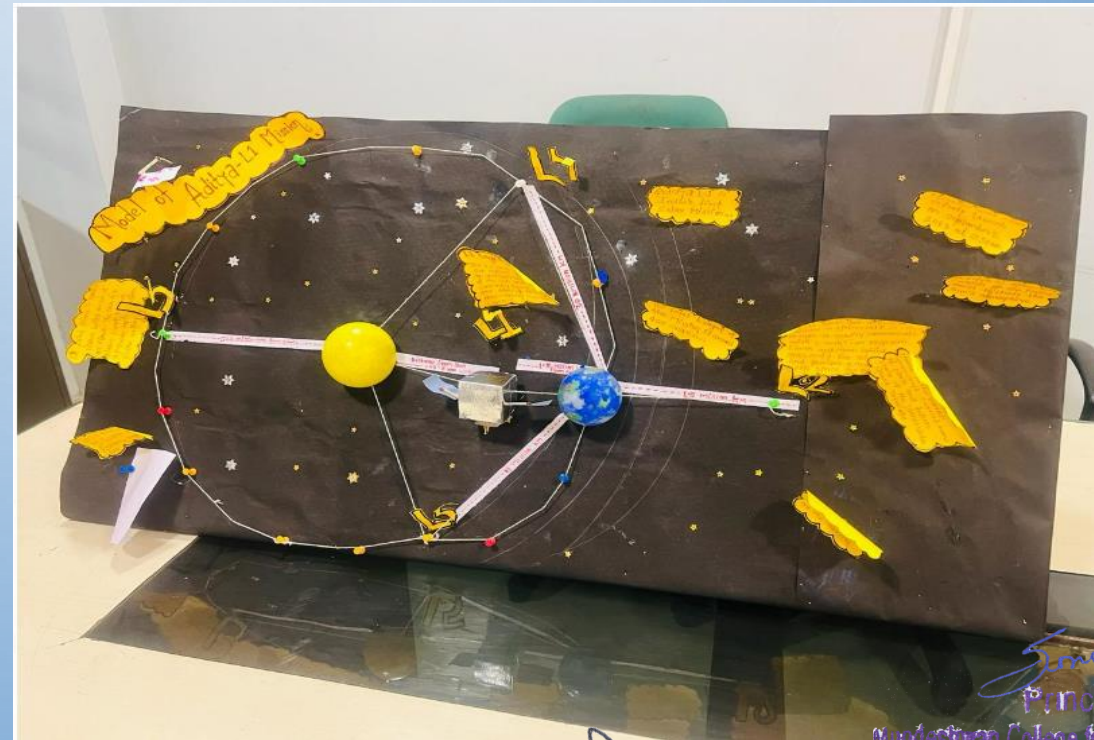

Mundeshwari College for Teacher Education
Srari-Usri Road khagaul, Patna
Affiliated to Aryabhata Knowledge University, Patna

2.3.1 Any other relevant information

1. EXPERIENTIAL LEARNING SCIENCE EXHIBITION

Smita Singh.
Principal
Mandohar College for Teacher Educator
Sarani, Patna-801105

[Signature]
IQAC Coordinator
MCTE, Patna

ROLE PLAY

Smita Singh.
Principal

Mundeshwan College for Teacher Education
Sarani, Patna-801105