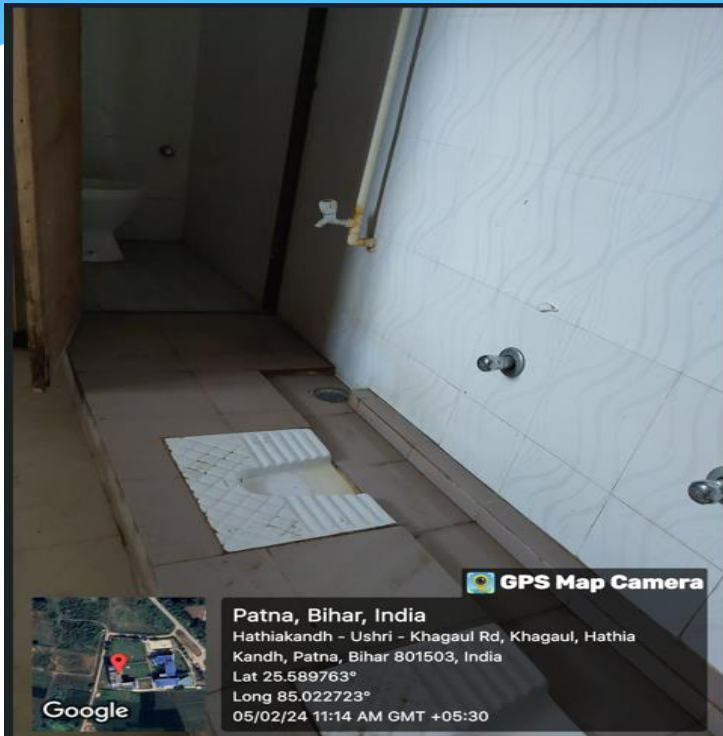

TOILET FOR GIRLS

Sumita Singh.
Principal
Mundeshwan College for Teacher Educator
Sarani, Patna-801105