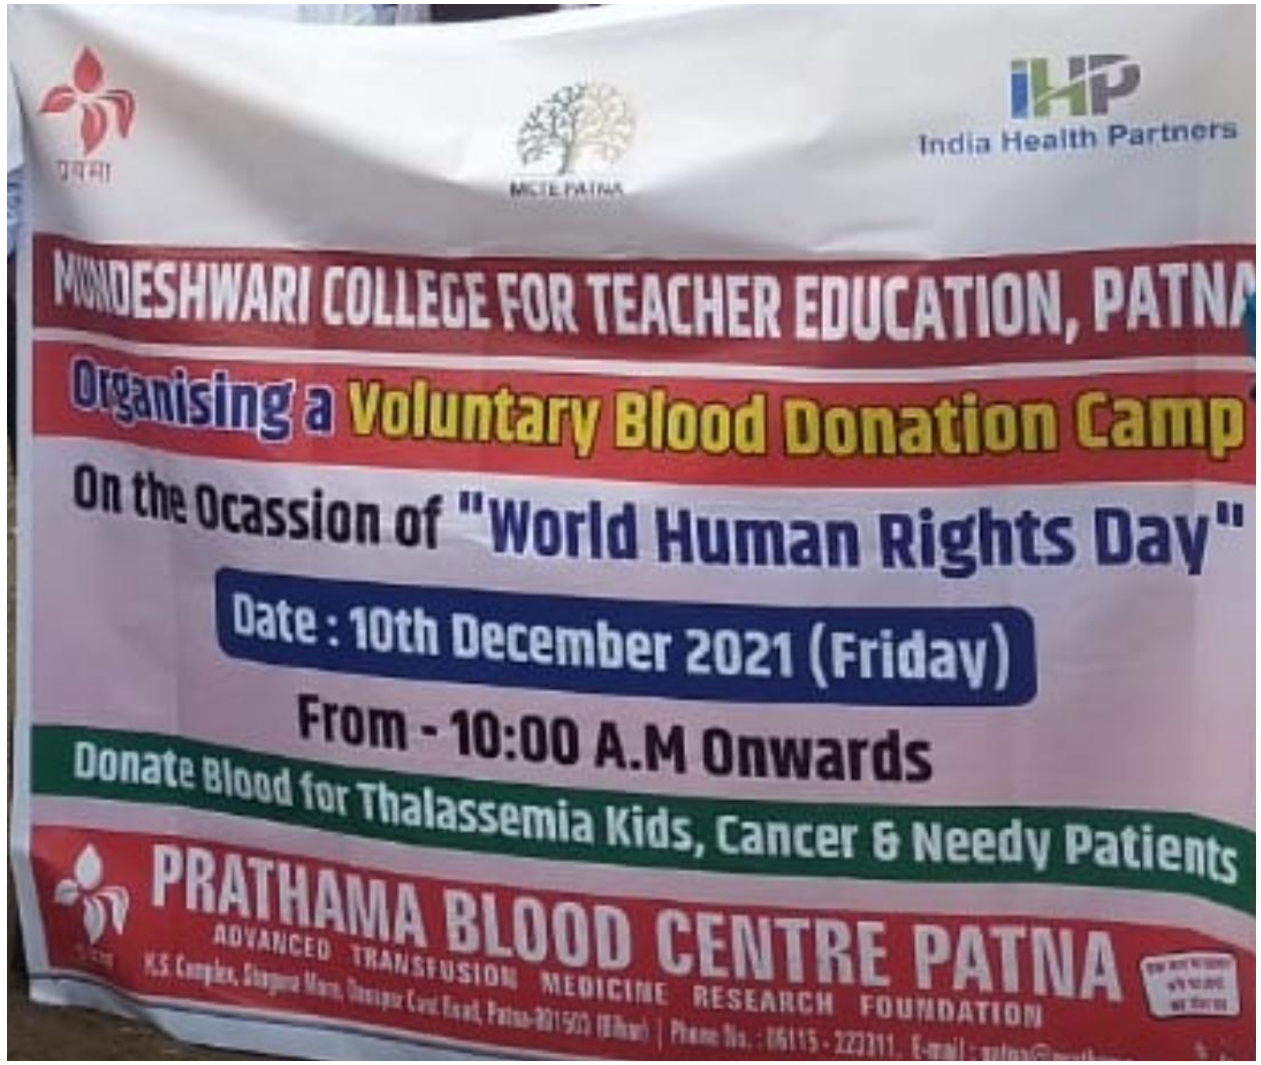

12	Road Safety Awareness	30.01.2021
13	Blood Donation Camp	10.12.2021
14	Youth Day	12.01.2022
15	Dahej Ek Abhishap	05.03.2022
16	Earth Day	22.04.2022
17	International Yoga Day	21.06.2022
18	Educational Excursion	10.12.2022
19	Jal Jeevan Hariyali (Human Chain)	09.06.2023
20	Anti Drug Awareness Programme	22.08.2023
21	Swachhta Pakhwada	03.10.2023- 05.10.2023
22	AIDS Awareness Campaign	01.12.2023
23	AIDS Awareness Campaign	18.05.2024
24	Har Ghar Tiranga	10.08.2024
25	Cleaning Campaign-Sarari Village	02.10.2024

IQAC Co-ordinator
MCTE, Patna

Principal
Mundeshwan College for Teacher Education
Sarari, Patna-801105

IQAC Co-ordinator
MCTE, Patna

Principal
Mundeshwari College for Teacher Education
Sarani, Patna-801105